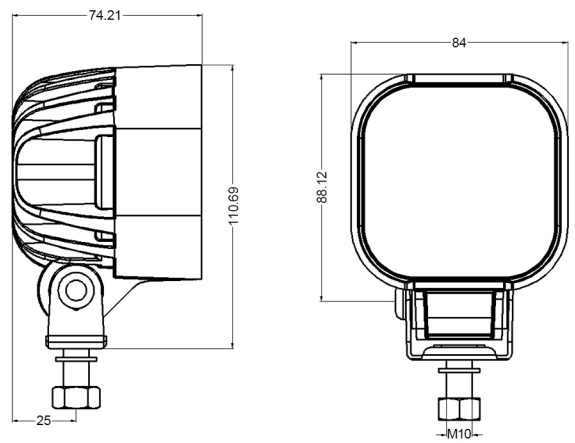

C18-CR WorkLight
Item: 120451

■ PRODUCT CHARACTERISTICS

- C18 offers a higher light output than C8, reaching 1800 lumens.
- Opt for standing, suspending, or side mounting, C18 lights up your work area no matter where you would like to fit it in.

■ TECHNICAL DRAWING

■ TECHNICAL SPECIFICATIONS

Item	Voltage	Power	Lux	Lumen	LED	Color Temp	Certificate
120451	DC 9-33V	30W	200lx(10M)	1800lm	2Pcs 18W LED	7000K	R10

■ PRODUCT OVERVIEW

Item	120451
Close-Range Illumination	x
Cable	x
PC Lens	x
IP 6K9K/Pressure Cleaner	x
IP 6K7/Waterproof	x
Polarity Reversal Protection	x
Mount:Side/Suspend/Stand	x