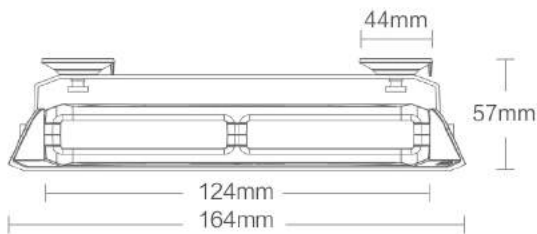

LUMIOPT

-2X9

Led Visor Light Multi-functional

- Multiple functions and excellent performance
- Glare shield is adjustable and will not block the driver's view
- Aluminum alloy housing and adjustable brackets
- Trio color model is supplied with a controller which provides the option to select LED colors and flash patterns

Single Color

Item	Color	Controlled by	Amps	Operating temperature	Voltage	LED	Flash Pattern
022403		Cigarette Plug	2.8A	-30°C- 70°C	DC 10-33V	18Pcs 3W	19

Dual Color

Item	Color	Controlled by	Amps	Operating temperature	Voltage	LED	Flash Pattern
022403		Cigarette Plug	2.8A	-30°C- 70°C	DC 10-33V	36Pcs 3W	21

Triple Color

Item	Color	Controlled by	Amps	Operating temperature	Voltage	LED	Flash Pattern
022403		Cigarette Plug & Controller	2.8A	-30°C- 70°C	DC 10-33V	54Pcs 3W	21

911 Signal Technology Inc.

Tel: +86 574 89017911 – 8001 Fax: +86 574 82822560
Email:sales@911signal.com