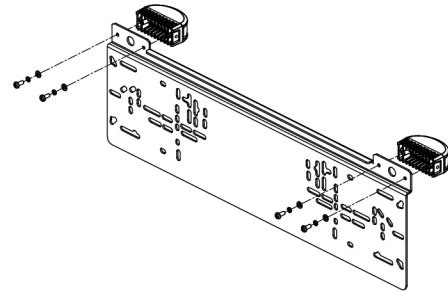

License Plate Bracket

ITEM:104201

FEATURE

- Universal fit for all vehicles (ambulance, fire truck, sedan, SUV, tow truck, etc.) with a European license tag
- Match perfectly with Crescent to provide a 180° wide angle visibility to the front and corner blind areas and give warning to civilians, especially when the vehicle is passing an intersection or access to the entrance of building complex.
- Solid Aluminum casting gives a robust product with UV, heat, vibration and corrosion resistance
- Specially designed cable slot at the back side keep cables neat and organized
- Size: 20.5" x4.3" (520x109mm)

DIMENSIONS

MOUNT

STEP 1

STEP 2