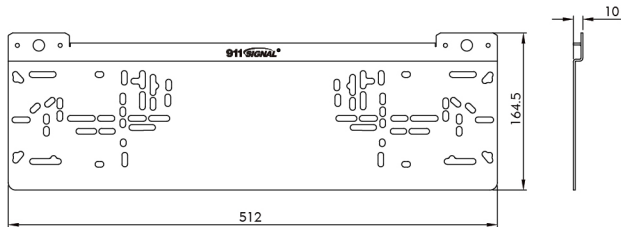

License Plate Bracket

ITEM:104201

FEATURE

- Universal fit for all vehicles (ambulance, fire truck, sedan, SUV, tow truck, etc.) with a European license tag
- Match perfectly with Crescent to provide a 180° wide angle visibility to the front and corner blind areas and give warning to civilians, especially when the vehicle is passing an intersection or access to the entrance of building complex.
- Solid Aluminum casting gives a robust product with UV, heat, vibration and corrosion resistance
- Specially designed cable slot at the back side keep cables neat and organized
- Size: 20.5" x4.3" (520x109mm)

DIMENSIONS

MOUNT

STEP 1

STEP 2