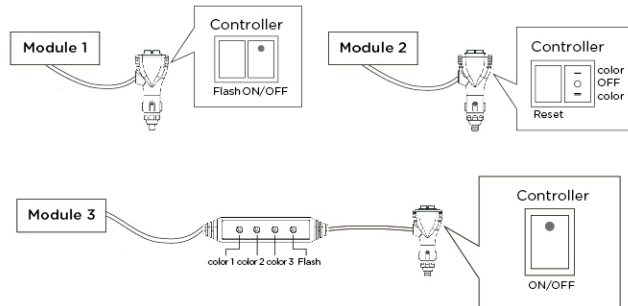

FEATURE

- SMALLEST LED visor light on the market (T4 module)
- Small, budget-friendly and multi-functional (X9 module)
- Multiple functions and excellent performance (2X9 module)
- Aluminum alloy housing and adjustable brackets
- Switch and flash patterns can be controlled by the cigar plug
- Trio color model is supplied with a controller which provides the option to select LED colors and flash patterns

WIRE

Warnings: 1. There must be a fuse on the positive pole of the power supply.
2. Multi-voltage input: VDC 10-33