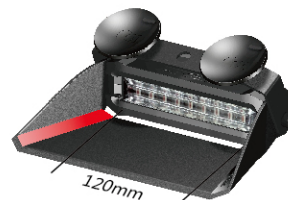

911 SIGNAL®

LUMIOPT

T4

X9

2X9

911 SIGNAL TECHNOLOGY INC.

Tel: +86-574-89017911 +86-400-6757-911

Fax: +86-574-82822560

Email: sales@911signal.com

Website: www.911signal.com

Add: Room701-702, Hengwei Building, No.258, Tiangao Lane,
Shouan Subdistrict, Yinzhou Area, Ningbo City, Zhejiang, China.