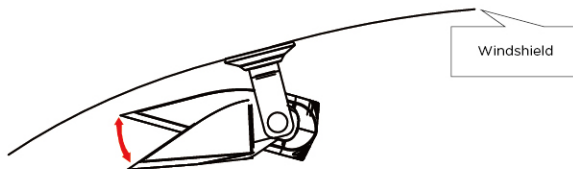

MOUNT

The glare shield is adjustable.

LED VISOR LIGHT

Keep away from fire.

Avoid direct look into the light.

Disassembly is not allowed.

DUAL&TRIO FLASH PTTERNS

12 Flash Patterns

1	Random (Default)
2	ECE R65 single(All)
3	ECE R65 double(All)
4	Single (All)
5	Double (All)
6	Quad (All)
7	Quint (All)
8	Ultra (All)
9	Single-Quad
10	Single-H/L
11	Steady 2 (All)
12	Steady 4 (All)

21 Flash Patterns

1	Random (Default)	13	Single (all)
2	ECE R65 single(split)	14	Double (all)
3	ECE R65 double(split)	15	Quad (all)
4	Single (split)	16	Quint (all)
5	Double (split)	17	Ultra (all)
6	Quad (split)	18	Single-quad(all)
7	Quint (split)	19	Single-H/L (all)
8	Ultra (split)	20	Steady 2 (all)
9	Single-Quad (split)	21	Steady 4 (all)
10	Single-H/L (split)		
11	ECE R65 single (all)		
12	ECE R65 double (all)		

SINGLE FLASH PATTERNS

19 Flash Patterns

1	Random (Default)	11	Single (All)
2	Single (Split)	12	Double (All)
3	Double (split)	13	Quad (All)
4	Quad (split)	14	Quint (All)
5	Quint (split)	15	Ultra (All)
6	Ultra (split)	16	Single-quad (All)
7	Single-quad (split)	17	Single-H/L(All)
8	Single-H/L (Split)	18	Steady 2(California)
9	ECE R65 single (All)	19	Steady 4 (All)
10	ECE R65 double (All)