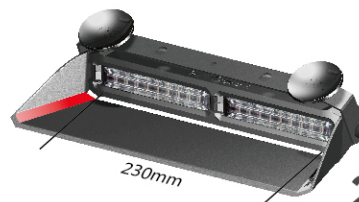

2X9

911 SIGNAL TECHNOLOGY INC.

Tel: +86-574-89017911 +86-400-6757-911

Fax: +86-574-82822560

Email: sales@911signal.com

Website: www.911signal.com

Add: Room701-702, Hengwei Building, No.258, Tiangao Lane,
Shouan Subdistrict, Yinzhou Area, Ningbo City, Zhejiang, China.