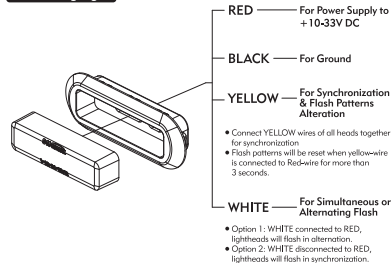

WIRING

T4 Warning Light

T4 Signal Light

MOUNT