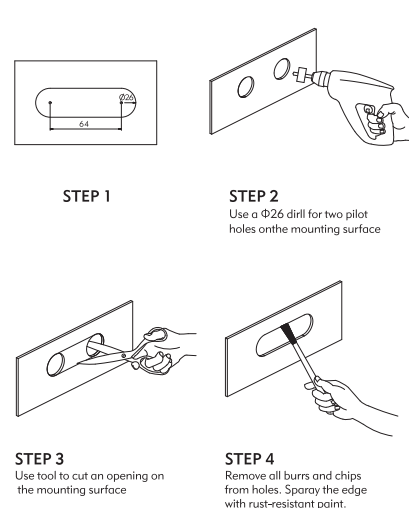

FLASH - T4 WARNING LIGHT

1. Random (Default)	11. Single (All)
2. Single (Split)	12. Double (All)
3. Double (Split)	13. Quad (All)
4. Quad (Split)	14. Quint (All)
5. Quint (Split)	15. Ultra (All)
6. Ultra (Split)	16. Single-Quad (All)
7. Single-Quad (Split)	17. Single-H/L (All)
8. Single-H/L (Split)	18. Steady 2 (California)
9. ECE R65 Single (All)	19. Steady 4 (All)
10. ECE R65 Double (All)	

911 Signal Technology Inc.

Add: Room 701-702, Hengwei Building, No. 258, Tiangao Lane, Shounan Subdistrict, Yinzhou Area, Ningbo City, Zhejiang, China.

Tel: +86 574 89017911 +86 400 6757911
Fax: +86 574 82822560
Email: sales@911signal.com
Website: www.911signal.com

T4-1-X1
V1.0