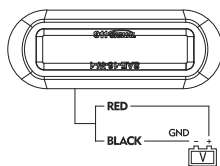

60mm (要折一半在产品背后)

85mm

911 SIGNAL®

T4 Series

DIMENSIONS

FEATURES

T4 Warning Light

- Modern and beautiful look.
- Super high intensity output in remarkably compact and low-profile design.
- Available in single or split color.
- Includes steady-burn, simultaneous and alternating flash patterns.
- Fully encapsulated for moisture, vibration and corrosion resistance.
- Low power consumption, especially for night time use.

T4 Signal Light

- Super compact and low-profile fluid level indicator, steady burn, available in green, blue, amber & red LEDs
- Advanced optical design featuring high intensity illumination while friendly to the eyes
- Equipped silicon pad assists in screw-free installation and mounting versatility
- Upgraded PC lenses minimize environmental damage from the sun, sand, salt and chemicals
- Low power consumption
- 10-33 VDC
- Five year warranty

TECHNICAL SPECIFICATIONS

Code	Item	Color	Max Power	LED	Voltage	Lens	Flash Pattern	Certificate	Mount
T4 Warning Light	021603A	Amber	7W	4Pcs 3W	DC 10-33V	TIR	19	ECE R65 ECE R10 SAE J959 CA Title 13	Flush Mount
	021603B	Blue							
	021603R	Red							
	021603W	White							
T4 Signal Light	021602A	Amber	2W	4Pcs 3W		/	R10		
	021602R	Red							
	021602B	Blue							
	021602G	Green		4Pcs 1W					

WIRING

T4 Warning Light

T4 Signal Light

MOUNT

FLASH - T4 WARNING LIGHT

1. Random (Default)	11. Single (All)
2. Single (Split)	12. Double (All)
3. Double (Split)	13. Quad (All)
4. Quad (Split)	14. Quint (All)
5. Quint (Split)	15. Ultra (All)
6. Ultra (Split)	16. Single-Quad (All)
7. Single-Quad (Split)	17. Single-H/L (All)
8. Single-H/L (Split)	18. Steady 2 (California)
9. ECE R65 Single (All)	19. Steady 4 (All)
10. ECE R65 Double (All)	

911 Signal Technology Inc.