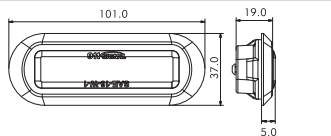

DIMENSIONS

FEATURES

T4 Warning Light

- Modern and beautiful look.
- Super high intensity output in remarkably compact and low-profile design.
- Available in single or split color.
- Includes steady-burn, simultaneous and alternating flash patterns.
- Fully encapsulated for moisture, vibration and corrosion resistance.
- Low power consumption, especially for night time use.

T4 Signal Light

- Super compact and low-profile fluid level indicator, steady burn, available in green, blue, amber & red LEDs
- Advanced optical design featuring high intensity illumination while friendly to the eyes
- Equipped silicon pad assists in screw-free installation and mounting versatility
- Upgraded PC lenses minimize environmental damage from the sun, sand, salt and chemicals
- Low power consumption
- 10-33 VDC
- Five year warranty

TECHNICAL SPECIFICATIONS

Code	Item	Color	Max Power	LED	Voltage	Lens	Flash Pattern	Certificate	Mount
T4 Warning Light	021603A	Amber	7W	4Pcs 3W	DC 10-33V	TIR	19	ECE R65 ECE R10 SAE J959 CA Title 13	Flush Mount
	021603B	Blue							
	021603R	Red							
	021603W	White							
T4 Signal Light	021602A	Amber	2W	4Pcs 3W		/	R10		
	021602R	Red							
	021602B	Blue							
	021602G	Green		4Pcs 1W