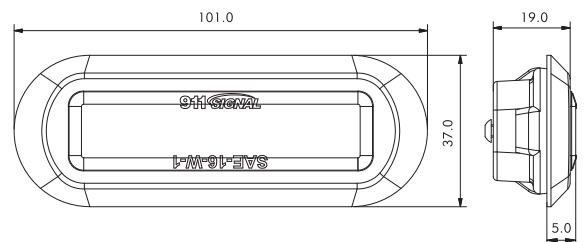

T4 SIGNAL LIGHT

Features

- > Super compact and low-profile fluid level indicator, steady burn, available in green, blue, amber & red LEDs
- > Advanced optical design featuring high intensity illumination while friendly to the eyes
- > Equipped silicon pad assists in screw-free installation and mounting versatility
- > Upgraded PC lenses minimize environmental damage from the sun, sand, salt and chemicals
- > Low power consumption
- > 10-33 VDC
- > Five year warranty

Code	Item	Color	Voltage	Max Power	LED	Lens	Certificate
T4 Signal Light	021602A	●	DC 10-33V	2W	4Pcs 3W	TIR	R10
	021602R	●					
	021602B	●			4Pcs 1W		
	021602G	●					

911 Signal Technology Inc.

China Office
Tel: +86-574-89017911
Fax: +86-574-82822560
Email: sales@911signal.com