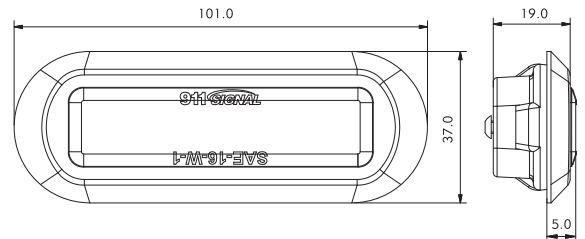

T4 WARNING LIGHT

Features

- > Modern and beautiful look.
- > Super high intensity output in remarkably compact and low-profile design.
- > Available in single or split color.
- > Includes steady-burn, simultaneous and alternating flash patterns.
- > Fully encapsulated for moisture, vibration and corrosion resistance.
- > Low power consumption, especially for night time use.

Code	Item	Color	Voltage	Max Power	LED	Flash Pattern	Lens	Certificate	Mount
T4 Warning Light	021603A	●	DC 10-33V	7W	4Pcs 3W	19	TIR	ECE R65 ECE R10 SAE J959 CA Title 13	Flush Mount
	021603B	●							
	021603R	●							
	021603W	○							
	021603AB	●●							