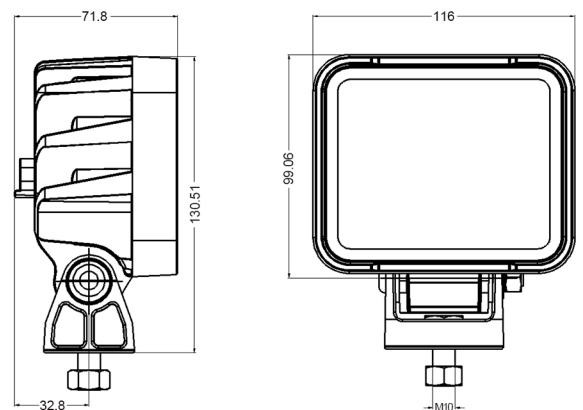

V18-CR WorkLight
Item: 120351

■ PRODUCT CHARACTERISTICS

- With its uniquely-shaped heatsink, V18 dissipates the heat generated by the LEDs regardless of the mounting positions.
- Double coated aluminum alloy housing makes V18 stay strong under extreme weathers and conditions.

■ TECHNICAL DRAWING

■ TECHNICAL SPECIFICATIONS

Item	Voltage	Power	Lux	Lumen	LED	Color Temp	Certificate
120351	DC 9-33V	30W	86lx(10M)	1800lm	6Pcs 5W LED	7000K	R10

■ PRODUCT OVERVIEW

Item	120351
Close-Range Illumination	x
Cable	x
PC Lens	x
IP 6K9K/Pressure Cleaner	x
IP 6K7/Waterproof	x
Polarity Reversal Protection	x
Mount:Side/Suspend/Stand	x