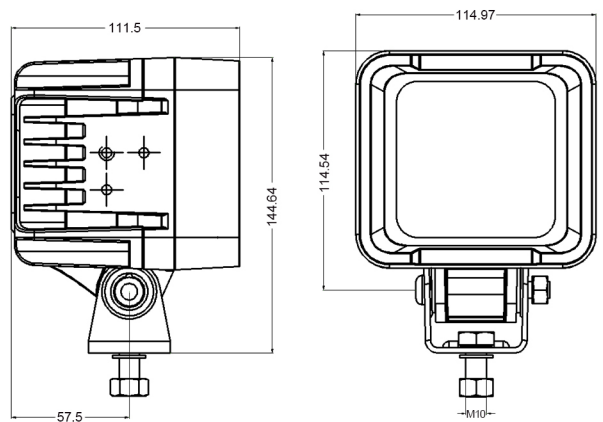

**V30-CR WorkLight**  
Item: 120151

■ **PRODUCT CHARACTERISTICS**

- Robust design and streamline shape makes V30 a good fit to your machinery or vehicle.
- Its ergonomic plastic handle isolates the heat and makes carrying the light effortless.

■ **TECHNICAL DRAWING**

■ **TECHNICAL SPECIFICATIONS**

Item	Voltage	Power	Lux	Lumen	LED	Color Temp	Certificate
120151	DC 9-33V	43W	140lx(10M)	3000lm	16Pcs 5W LED	7000K	R10

■ **PRODUCT OVERVIEW**

Item	20151
Close-Range Illumination	x
Cable	x
PC Lens	x
IP 6K9K/Pressure Cleaner	x
IP 6K7/Waterproof	x
Polarity Reversal Protection	x
Mount:Side/Suspend/Stand	x