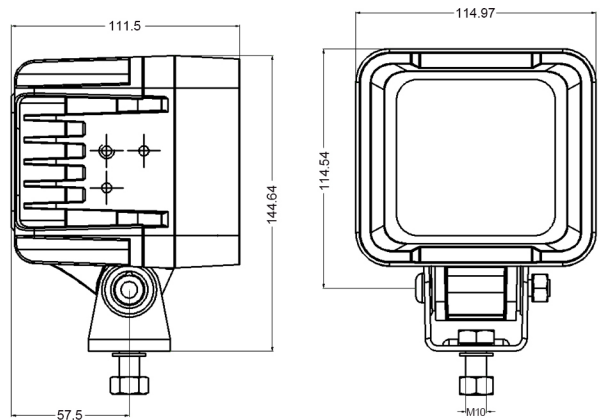

**V30-LR WorkLight**  
Item: 120101

**■ PRODUCT CHARACTERISTICS**

- Robust design and streamline shape makes V30 a good fit to your machinery or vehicle.
- Its ergonomic plastic handle isolates the heat and makes carrying the light effortless.

**■ TECHNICAL DRAWING**

**■ TECHNICAL SPECIFICATIONS**

Item	Voltage	Power	Lux	Lumen	LED	Color Temp	Certificate
120101	DC 9-33V	43W	140lx(10M)	3000lm	16Pcs 5W LED	7000K	R10

**■ PRODUCT OVERVIEW**

Item	120101
Long-Range Illumination	x
Cable	x
PC Lens	x
IP 6K9K/Pressure Cleaner	x
IP 6K7/Waterproof	x
Polarity Reversal Protection	x
Mount:Side/Suspend/Stand	x